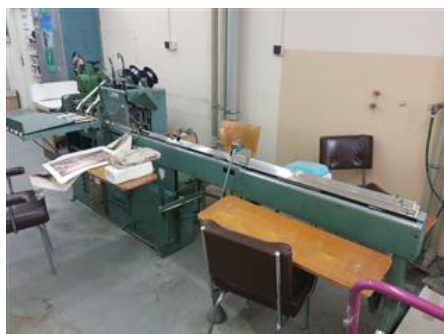

Curriculum Vitae of the machine Reference number: R 13612

CAMCO AUTO STITCHER 1050

Collating and Stitching Line

Production Year: about 1990

Availability: immediately

Sale Reason: closing company

Condition of the Machine: functional, condition and wear and tear according to its age, well maintained can be seen running

More Details:

3x hand feeding units,
2x stitching heads,
stream delivery,