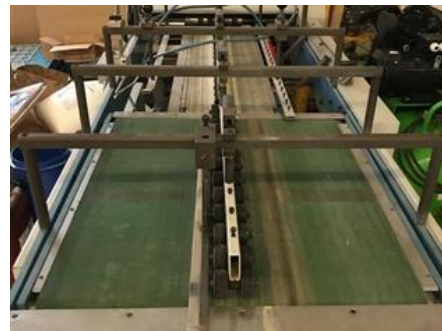

Curriculum Vitae of the machine Reference number: 21507

FIDIA COMBI DORA

Carton Boxes Gluer

SPECIAL OFFER

Production Year: about 2000
Max. Size/Width: 520x840 mm (20.5"x33.1")

More Details:
3-point gluing Robatech hot-melt adhesive
additional second section
delivery

Availability: immediately

Work Experiences: covers, CD / DVD, book covers, boxes, covers for credit and club cards

Sale Reason: surplus equipment sale

Condition of the Machine: very good condition, well maintained, worn out according to its age not in production but still plugged in