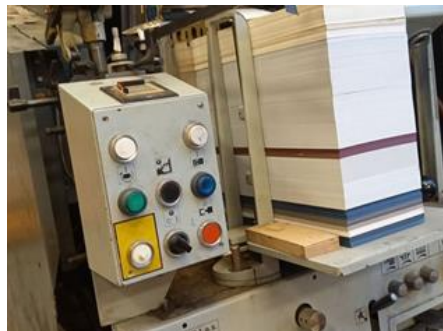

Curriculum Vitae of the machine Reference number: 22039

GRAFOPRESS GPF Letterpress Machine

Manufacturer: Grafostroj a.s., Cvikov,
 Czech Republic
Production Year: 1994
Number of Colours: 1
Max. Size: 260x380 mm (10.2"x15.0")
 approx. B4

More Details:
 max. cutting area 250 x 360 mm
 paper weight 28 - 400 g / m²

Availability: immediately

Sale Reason: production reduction

Condition of the Machine: good condition, fully
 functional
 not in production
 anymore