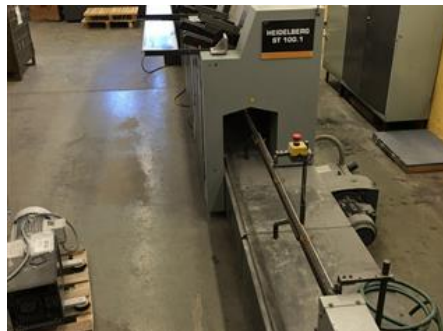

Curriculum Vitae of the machine Reference number: 18548

HEIDELBERG STITCHMASTER ST 100 1

Collating and Stitching Line

Manufacturer: Heidelberg Druckmaschinen A.G., Germany
Production Year: 2001
Max. Size/Width: 311x355 mm (12.2"x14.0")

More Details:
3 double vertical feeders - 6 stations
2 manual feeding stations
cover feeder
2 Hohner flathead stitching heads
2 stitching heads for eye buckles
three knife trimmer up to 305 x 349 mm
vacuum pump
remote control

Availability: immediately

Sale Reason: surplus equipment sale

Condition of the Machine: very good condition, well maintained, worn out according to its age dismantled in stock but can be installed if necessary