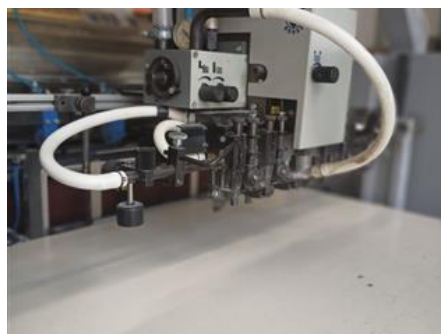

Curriculum Vitae of the machine Reference number: 23531

KOMFI SAGITA

Laminating Machine

SPECIAL OFFER

Manufacturer: KOMFI spol. s r.o.,
Dvořákova 1001, 563 01
Lanškroun

Production Year: 2007

Max. Size/Width: 760x1020 mm (29.9"x40.2")

Counter: 11 mil.imps.

More Details:
paper weight: 115-450 g/m2 (now possible to laminate from 150 g/m2)

Availability: immediately

Sale Reason: purchase of a new machine

Condition of the Machine: very good condition, well maintained, worn out according to its age can be seen running