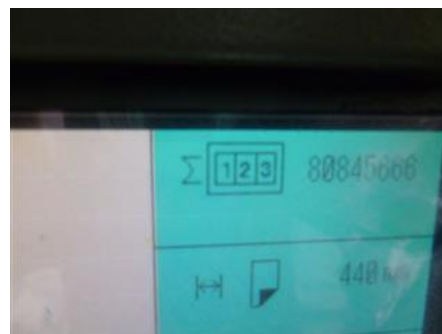

Curriculum Vitae of the machine Reference number: 16127

POLLY PRESTIGE 474 Sheet-fed Offset Printing Machine

Manufacturer:	Polly - DST Grafitec s.r.o., Dobruska, Czech Republic
Production Year:	2002
Number of Colours:	4
Max. Size:	520x740 mm (20.5"x29.1") approx. B2
Max. Speed:	10000 imp./hour
Counter:	80 mil. imps.